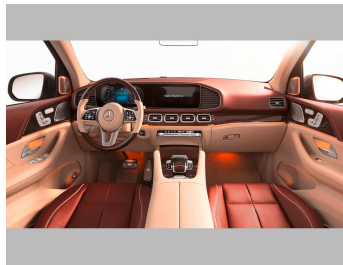

Maybach GLS 600 4.0L PETROL

Model Option : MAYBACH
Color : BLACK

Variant Code : MAG6689
Year : 2021

Technical features

ENGINE:	4.0L V8
OUTPUT (HP/ RPM):	550 HP
TORQUE (KG-M/ RPM):	6500 RPM
TRANSMISSION:	AUTOMATIC TRANSMISSION
SEATING CAPACITY:	4
DOORS:	4